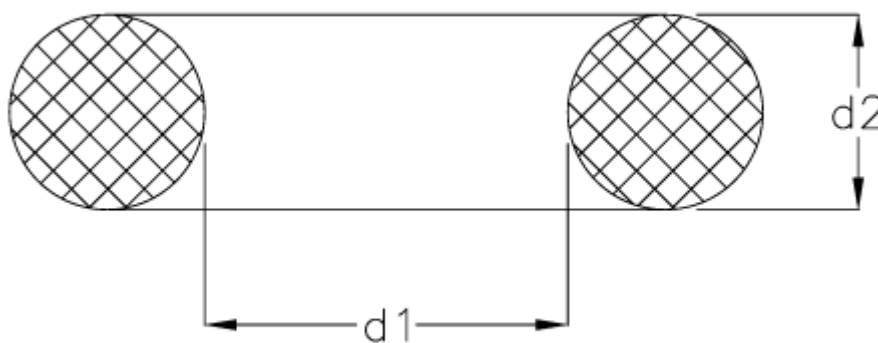

Data Sheet

Article number: 159009920262000

Description: KLEE O-ring 9,92x2,62 NBR70 black

Measures

d1 = 9.92

d2 = 2.62

Size = 9,92 x 2,62